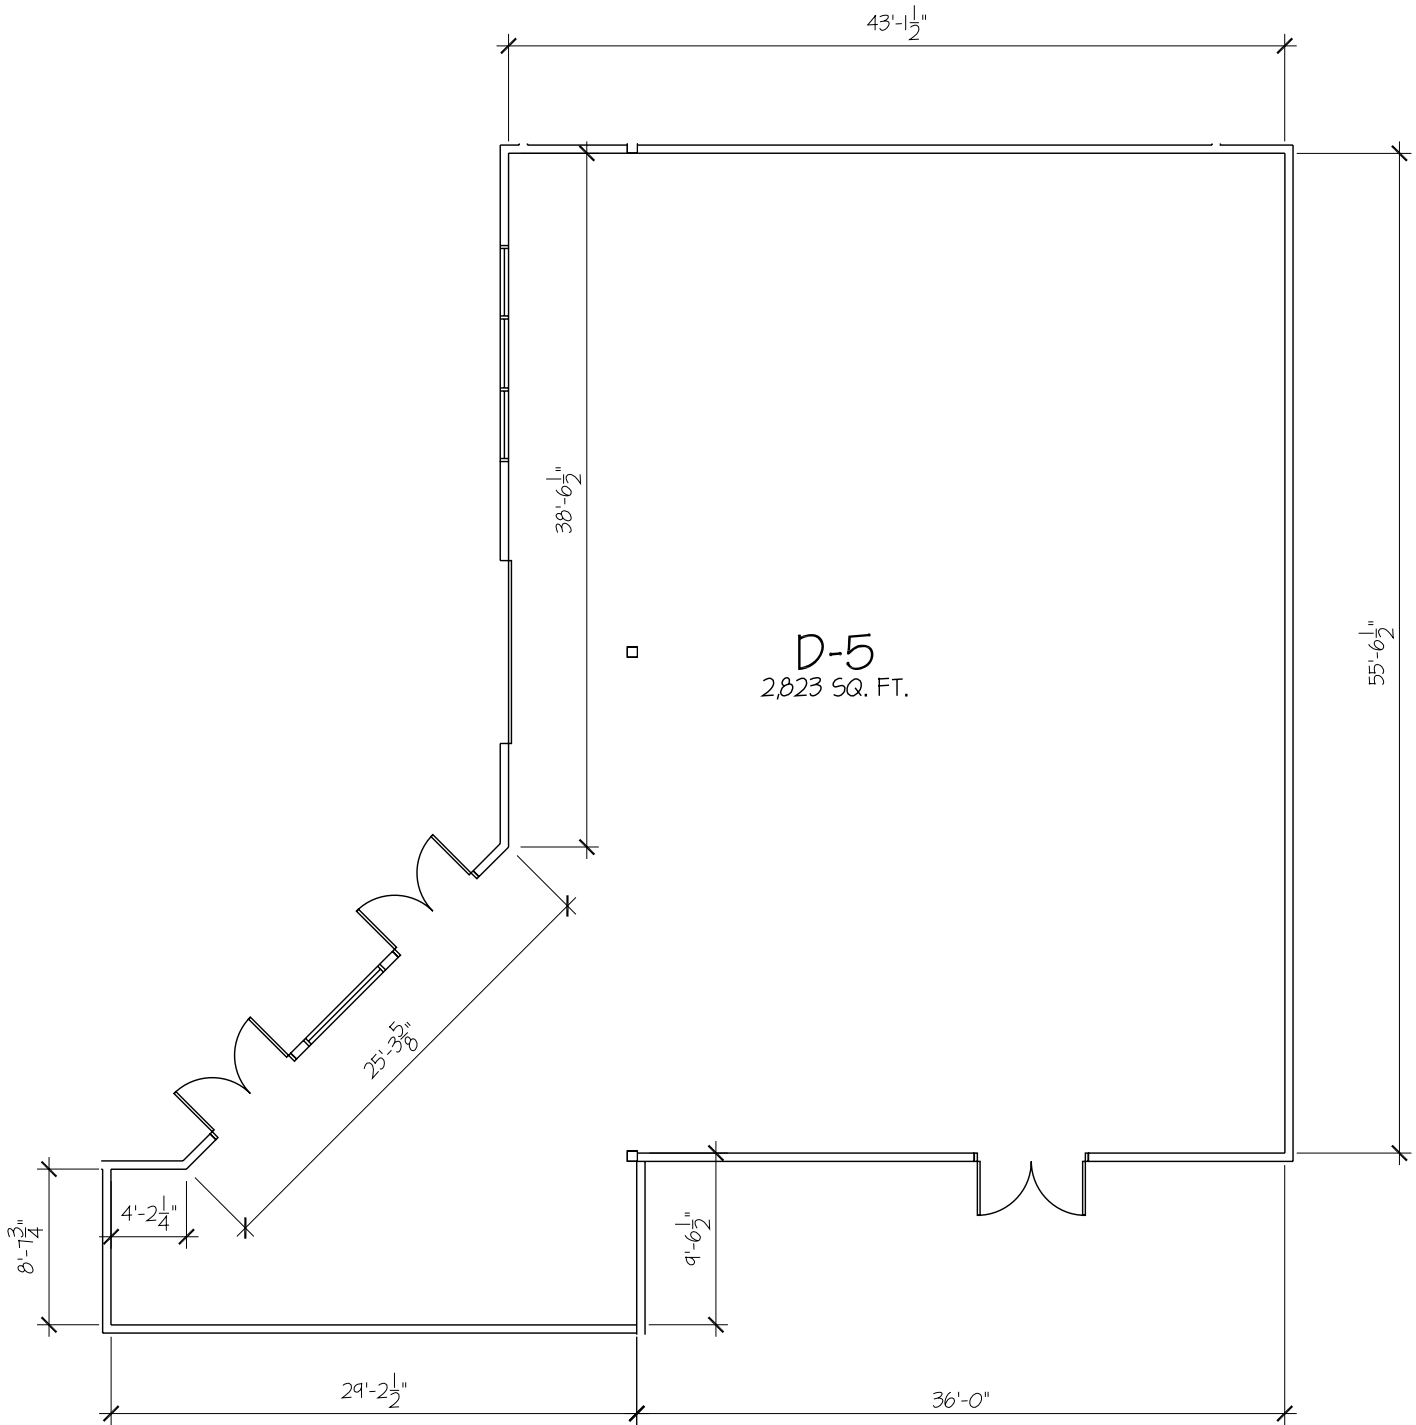

FRANKENMUTH RIVER PLACE

FLOOR PLAN

BARRY J POLZIN AIA

ARCHITECT

205 S. FRONT ST., SUITE 2,000 MARQUETTE, MI 49855 (906)226-8661